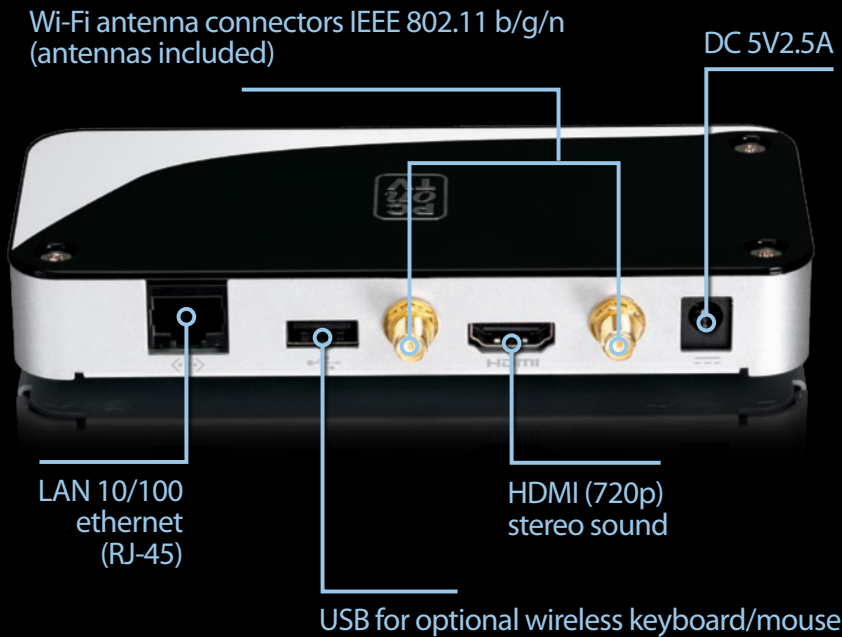

Download the Photo Sender App

Download the Photo Sender App to send photos from your Smartphone to your TV

- Android App
- Blackberry App
- iPhone App

Bring your online entertainment to your television screen

- Video On Demand: play your favourite online movies
- Catch-up TV: watch your favourite television shows whenever you want
- Internet radio: listen to your favourite online radio stations
- Online photo collection: view your photos that are stored online

Scan the QR code with your mobile device to learn more about this App!

Scan the QR code with a free QR barcode scanner application for more information. Sitecom makes it easy!

For more information about QR codes check: <http://www.qurify.com>

Apple QR-Code

Android QR-Code

Blackberry QR-Code